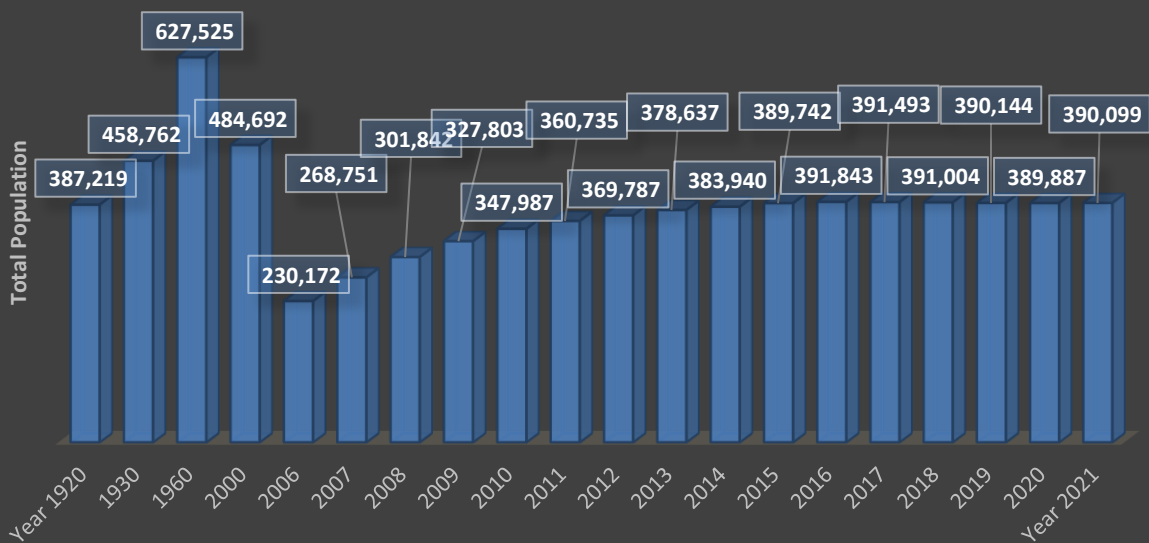

NEW ORLEANS POPULATION GROWTH HAS BEEN
IN RELATIVE STAGNATION SINCE 2015

Source: U.S. Census Bureau Annual Estimates Up To 2019. Revised December 2021;
2000 and 2021 are projections based upon Postal Survey Data available on the "Data Center"
website. Data point for 2021 is for December of 2021.